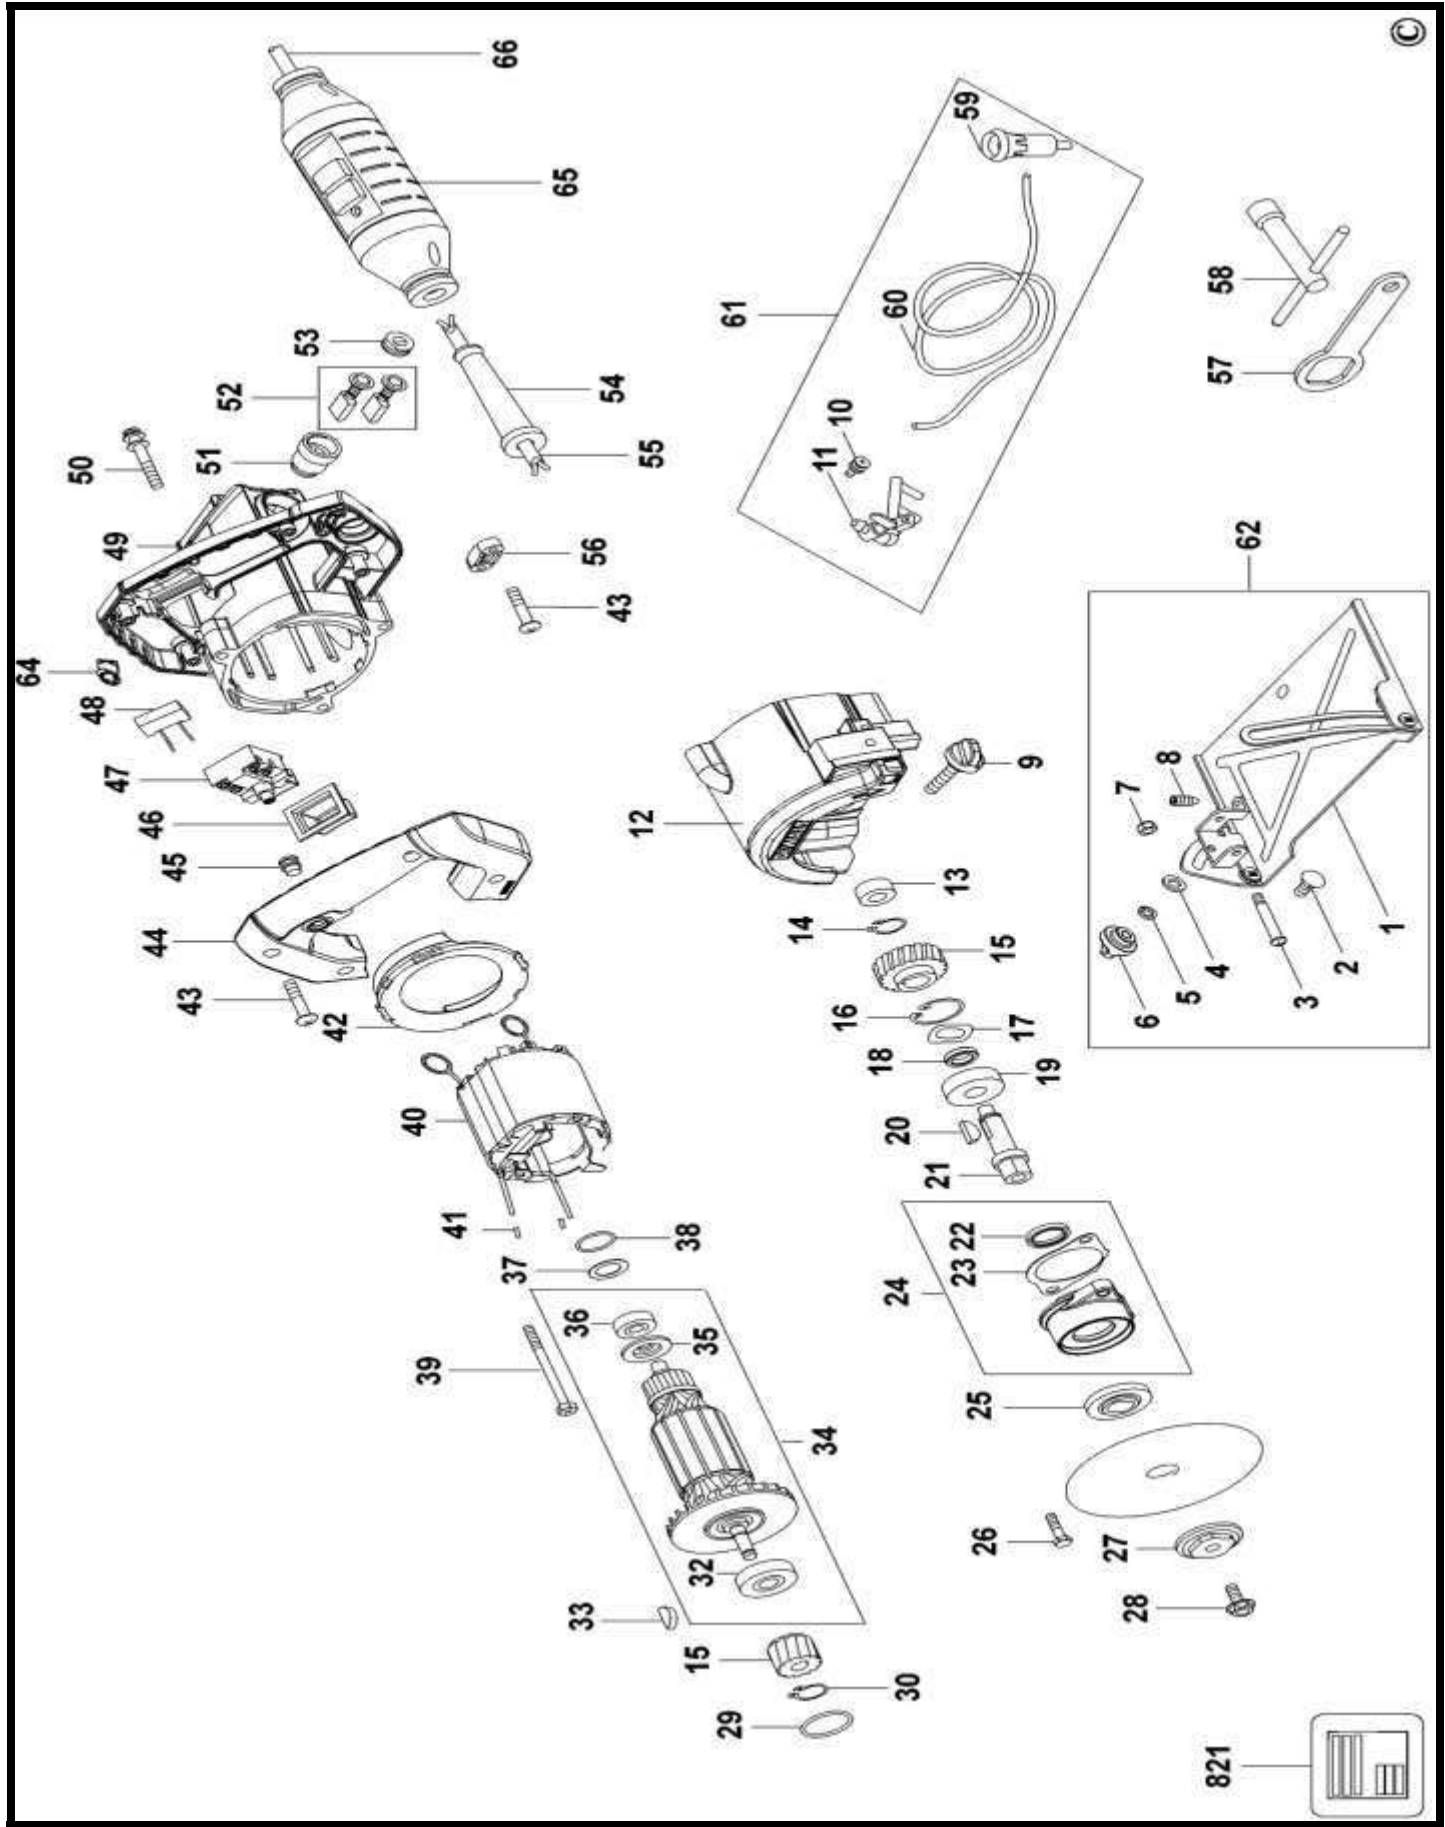

# PartsList DWC410 TILECUTTER 1

Item PartNumber Qty PartDescription GeneralDescription OtherInfo RepairInst Markets

## PartsList DWC410 TILECUTTER 1

Item	PartNumber	Qty	PartDescription	GeneralDescription	OtherInfo	RepairInst	Markets
1	N016657		BASESA				
2	N016658		SCREW				
3	N016659		BOLT				
4	N016660	1	WASHER	No			
5	N016661	1	WASHERSPRING	No			
6	N016662	1	WASHER	No			
7	N017088	1	NUTM5	No			
8	N017089	2	NUT M5x8mm	No			
9	N017178	1	SCREW	No			
10	N018154	1	SCREW	No			
11	N018155	1	VALVE	N			
12	N017179	1	GEARCASE	No			
13	N017181	1	BEARING 606-Z2	No			
14	N017182	1	RING	No			
15	N028885	1	GEAR&SHAFT	No			
16	N017184	1	WASHER	No			
17	N017185	1	WASHER	No			
18	N017186	1	SLEEVE	No			
19	N017187	1	BEARING 6201-Z2	No			
20	N017188	1	KEY 4x13mm	No			
21	N017189	1	OUTPUTSHAFT	No			
22	N017192	1	SEAL	No			
23	N017190	1	SEAL	No			
24	N017191	1	GEARCASECOVER	No			
25	N017193	1	INNERFLANGE	No			
26	N017194	1	BOLT M5x25mm	No			
27	N017197	1	OUTERFLANGE	No			
28	N017198	1	BOLT M6x18mm	No			
29	N017200	1	ORING	No			
30	N017203	1	RETAINER	No			
32	N017206	1	BEARING 629-2RS	No			
33	N017208	1	KEY 3x10mm	No			
34	N028854	1	ARMATURESA 230v	No	GB		